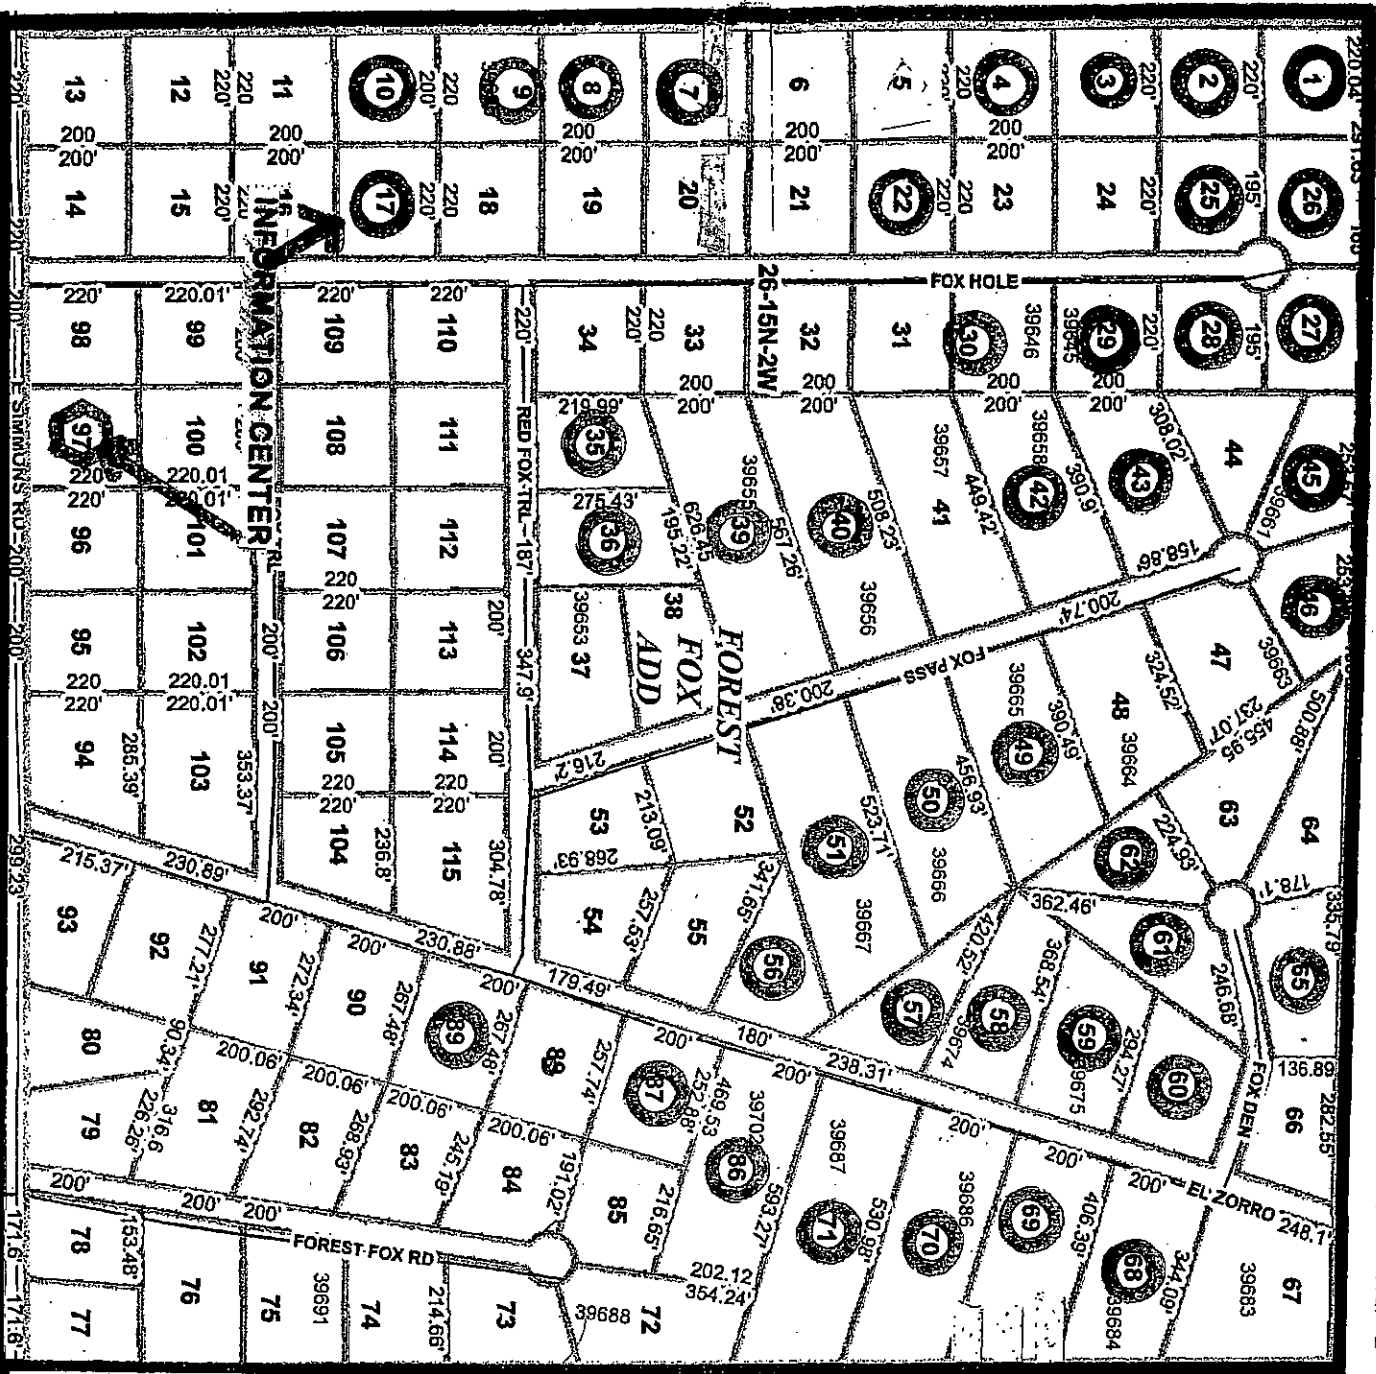

FOREST FOX ADDITION

LOTS FOR SALE

Lot#	Acres	Sale Price
Lot#01	1.0ac	\$15,000.00
Lot#02	1.0ac	\$15,000.00
Lot#03	1.0ac	\$15,000.00
Lot#04	1.0ac	\$15,000.00
Lot#07	1.0ac	\$15,000.00
Lot#08	1.0ac	\$15,000.00
Lot#09	1.0ac	\$15,000.00
Lot#10	1.0ac	\$15,000.00
Lot#17	1.0ac	\$15,000.00
Lot#22	1.0ac	\$15,000.00
Lot#25	1.0ac	\$15,000.00
Lot#26	1.0ac	\$15,000.00
Lot#27	1.0ac	\$15,000.00
Lot#28	1.0ac	\$15,000.00
Lot#29	1.0ac	\$15,000.00
Lot#30	1.0ac	\$15,000.00
Lot#35	1.1ac	\$15,000.00
Lot#36	1.3ac	\$15,000.00
Lot#39	2.7ac	\$19,500.00
Lot#40	2.4ac	\$19,500.00
Lot#42	1.9ac	\$15,000.00
Lot#43	1.8ac	\$15,000.00
Lot#45	1.0ac	\$15,000.00
Lot#46	1.0ac	\$15,000.00
Lot#49	2.0ac	\$19,500.00
Lot#50	2.3ac	\$19,500.00
Lot#51	2.8ac	\$19,500.00
Lot#56	1.0ac	\$15,000.00
Lot#57	1.1ac	\$15,000.00
Lot#58	1.4ac	\$15,000.00
Lot#59	1.5ac	\$15,000.00
Lot#60	1.2ac	\$15,000.00
Lot#61	1.2ac	\$15,000.00
Lot#62	1.0ac	\$15,000.00
Lot#65	1.2ac	\$15,000.00
Lot#68	1.7ac	\$15,000.00
Lot#69	2.0ac	\$19,500.00
Lot#70	2.3ac	\$19,500.00
Lot#71	2.6ac	\$19,500.00
Lot#86	2.1ac	\$19,500.00
Lot#87	1.2ac	\$15,000.00
Lot#89	1.2ac	\$15,000.00
Lot#97	1.0ac	\$15,000.00

ONE LOT FOR SALE